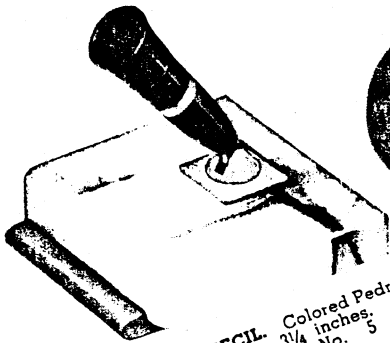

G195 PECIL. Colored Pedrara Onyx. 3 x 3 1/4 inches. Gold trim. With No. 5 Brown Pen $7.50.